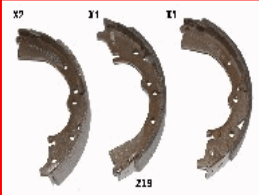

TOYOTA HILUX II Pick-up (RN6_, RN5_,
LN6_, YN6_, YN5_, LN 2.5 D-4D[11.2001-]
(Diesel)
TOYOTA HILUX III Pick-up (TGN1_,
GGN2_, GGN1_, KUN2_, KUN 2.5
D4d[06.2006-](Diesel)
TOYOTA HILUX III Pick-up (TGN1_,
GGN2_, GGN1_, KUN2_, KUN 2.5
D[12.2007-](Diesel)

55-02-220

OE: 04495-05010