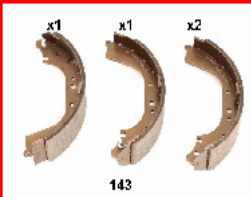

55-01-143

OE: 0449534020

NISSAN PATROL Hardtop (K260) 2.8  
TD[05.1986-06.1990](Diesel)  
NISSAN PATROL Hardtop (K260)  
2.8[05.1986-06.1990](Benzina)  
NISSAN PATROL Station Wagon (W260)  
2.8 TD[06.1989-11.1995](Diesel)