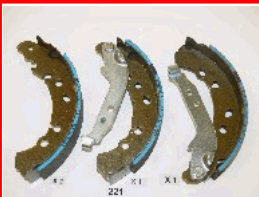

TOYOTA YARIS (NHP13_, NSP13_,
NCP13_, KSP13_, NLP13_) 1.0[09.2011-]
(Benzina)
TOYOTA YARIS (NHP13_, NSP13_,
NCP13_, KSP13_, NLP13_) 1.3[09.2011-]
(Benzina)
TOYOTA YARIS (NHP13_, NSP13_,
NCP13_, KSP13_, NLP13_) 1.4
D-4D[09.2011-](Diesel)

55-02-223

OE: 46540-28010